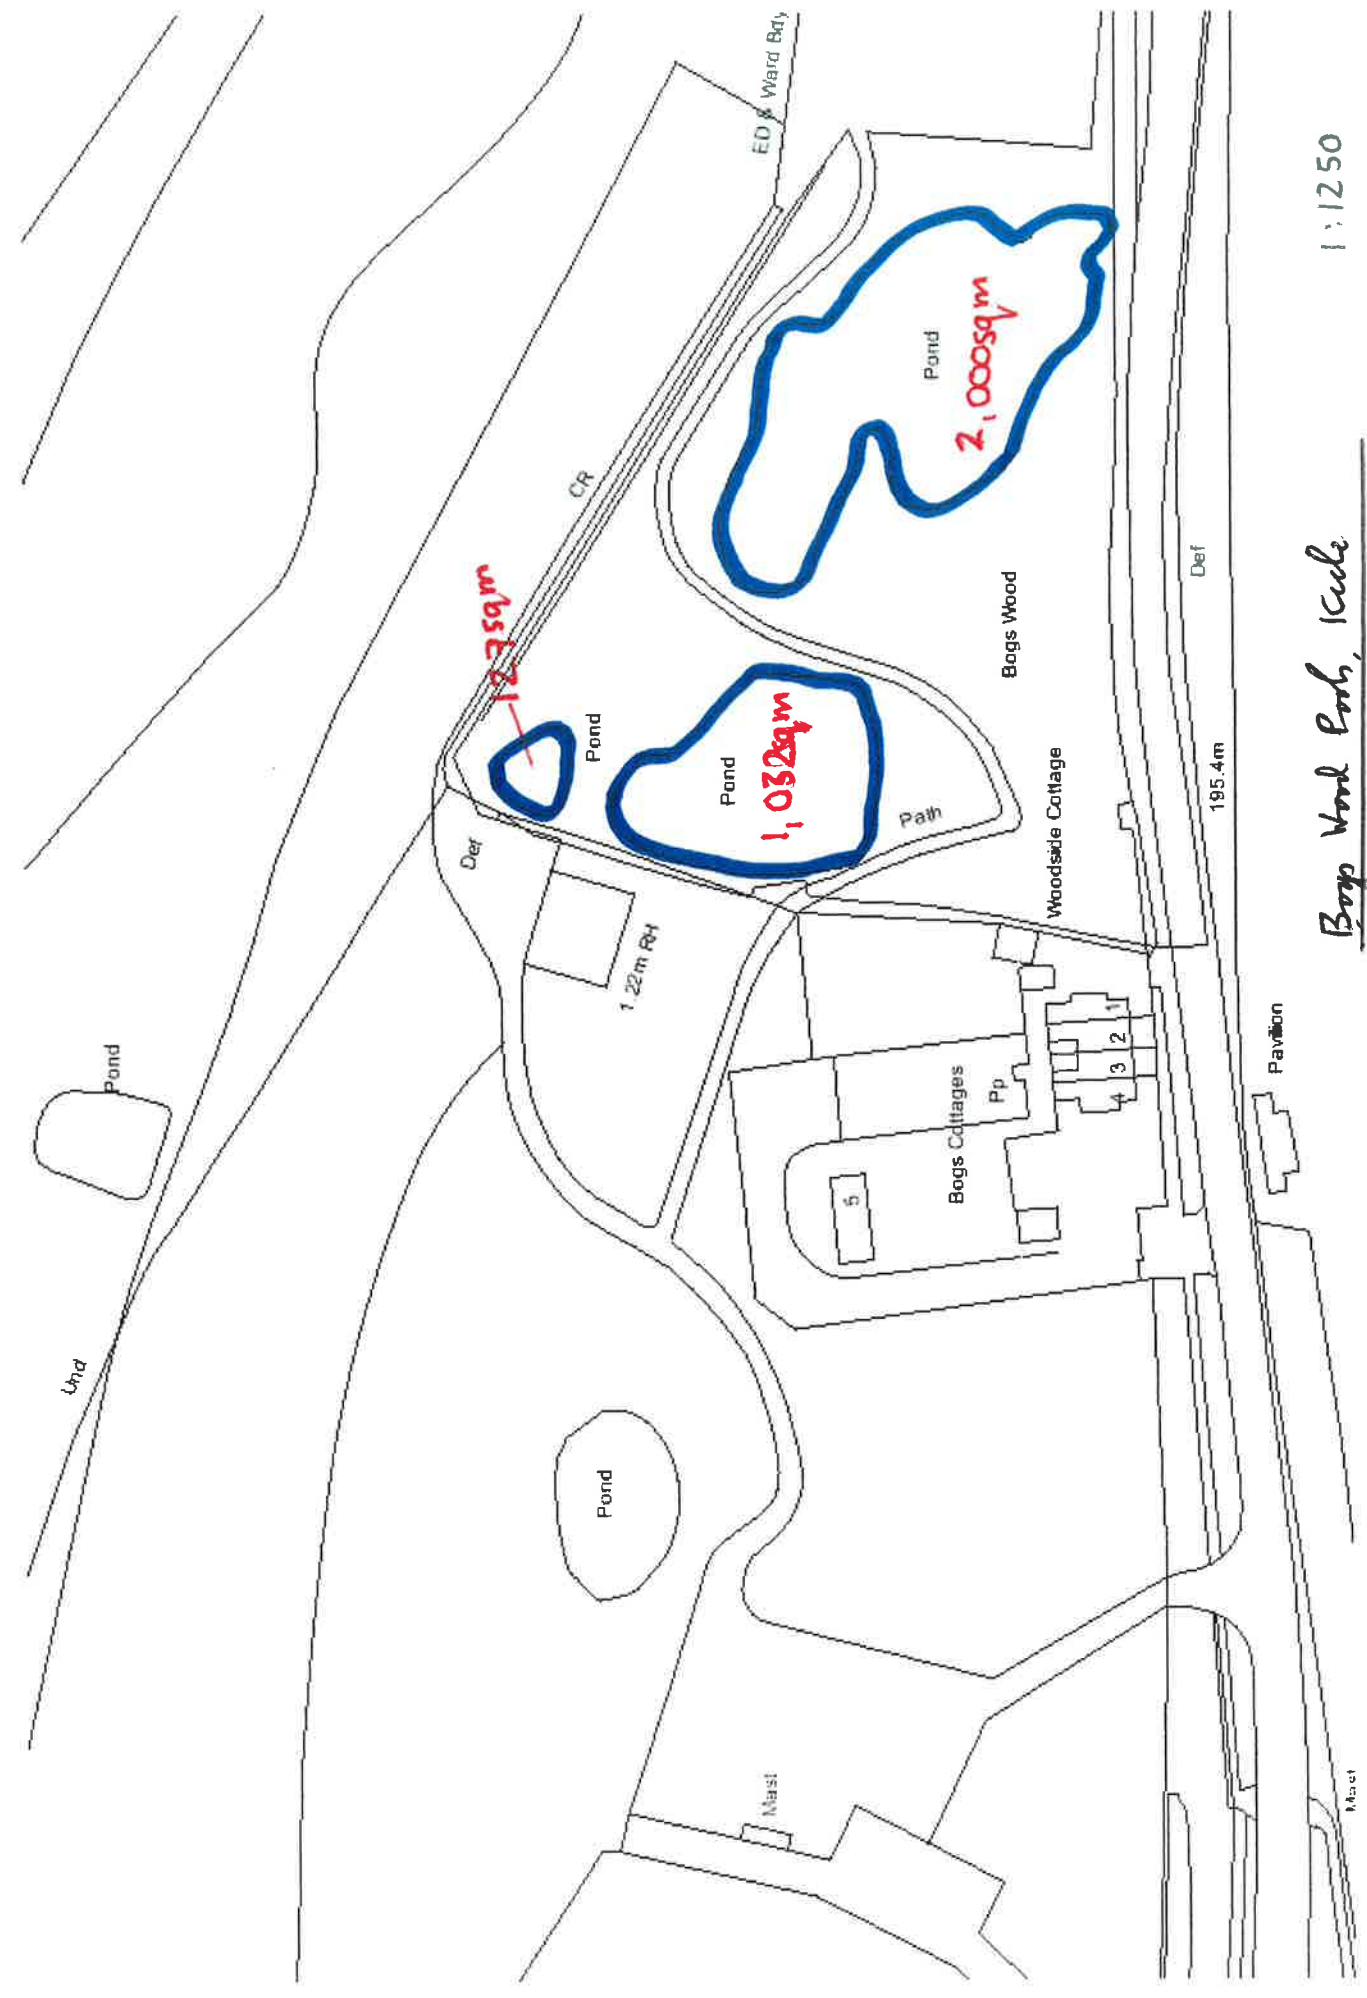

*Clayton Pool, Halmwood*

*Oaklands Park Pond, Porthill 51m x 35m*

1:1250

Fanny Pool, Birchwood

56m x 61m

Bogs Wood Park, Kildare

1:1250

Madeley Pool, Madeley

80m x 198m

1:1250