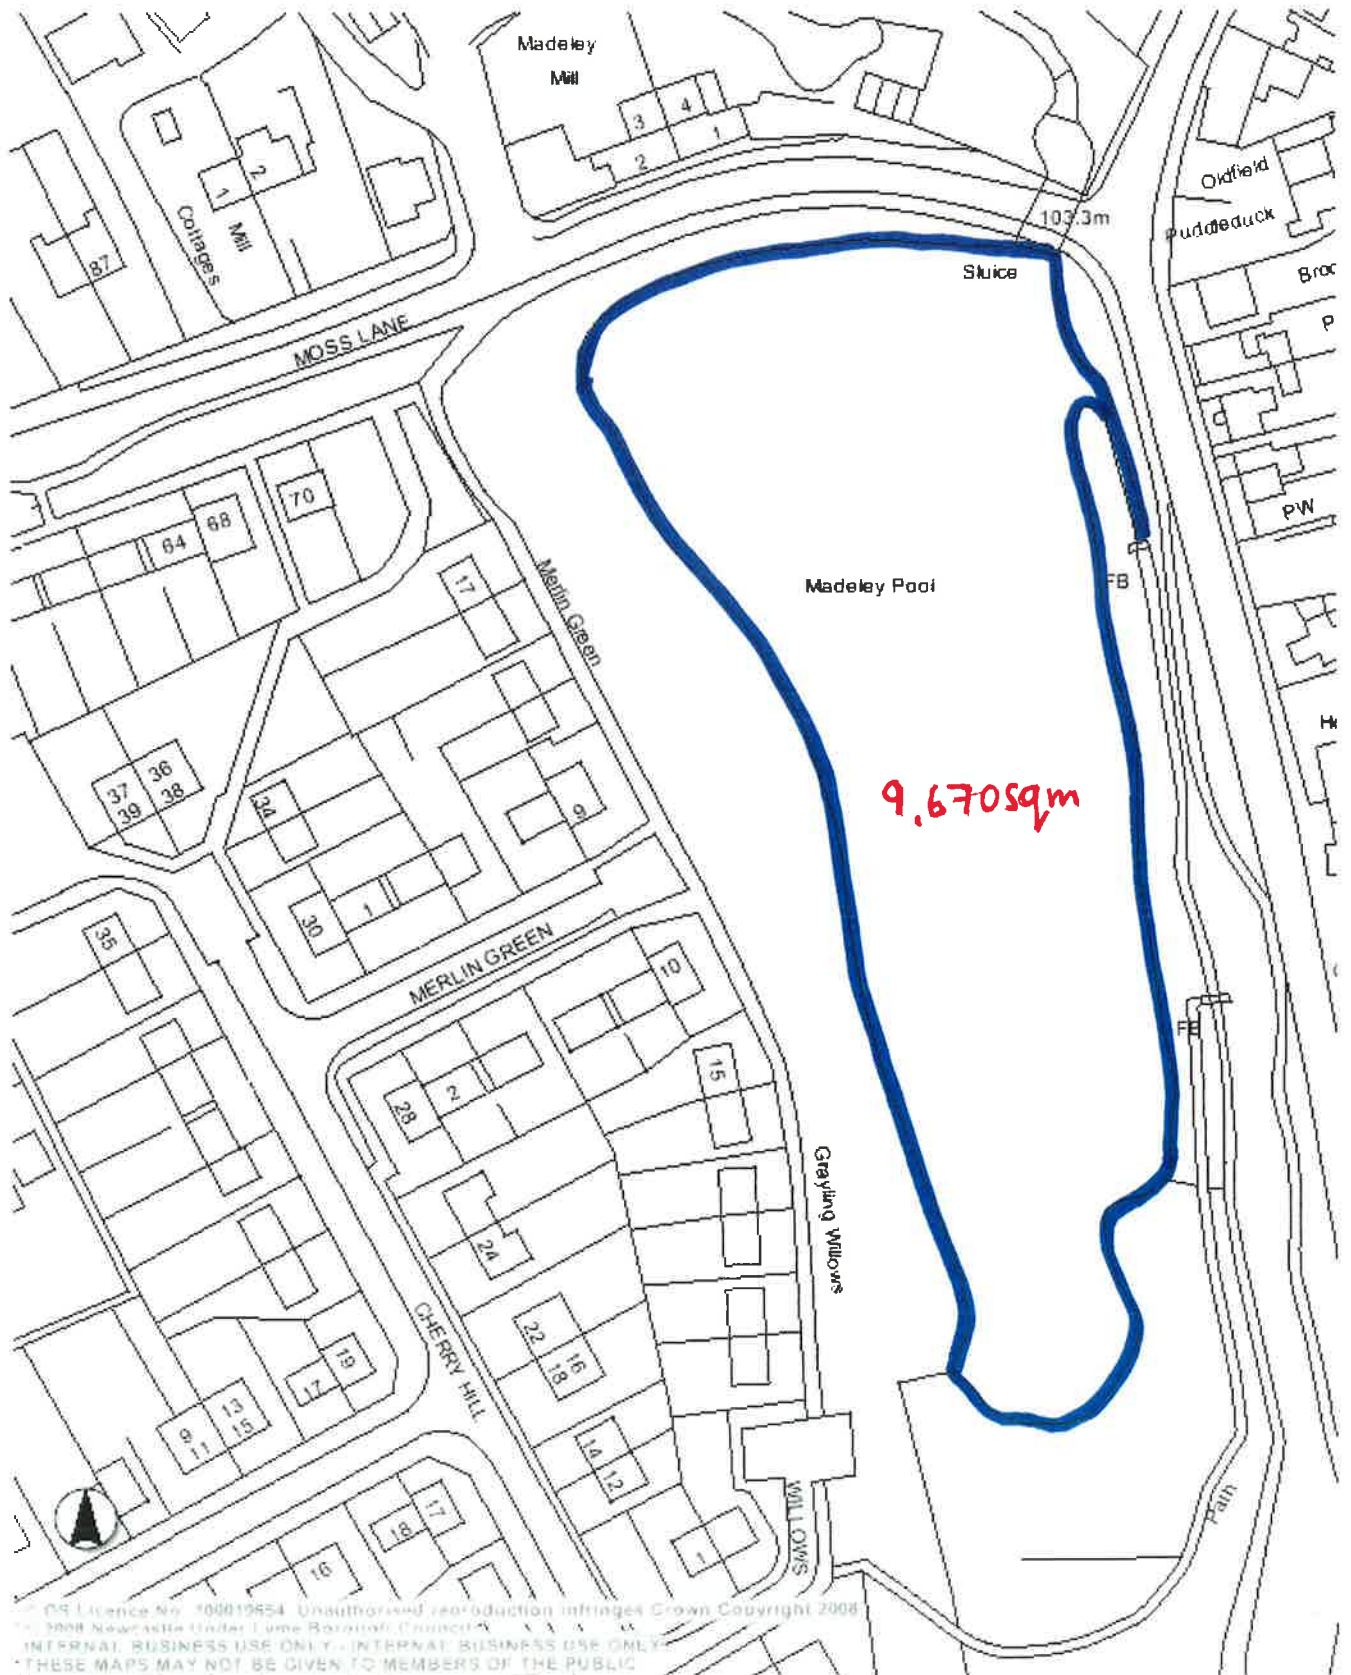

*Clayton Pool, Halmwood*

*Oaklands Park Pond, Porthill 51m x 35m*

1:1250

Fanny Pool, Birchwood

56m x 61m

Bogs Wood Park, Kildare

1:1250

Madeley Pool, Madeley

80m x 198m

1:1250