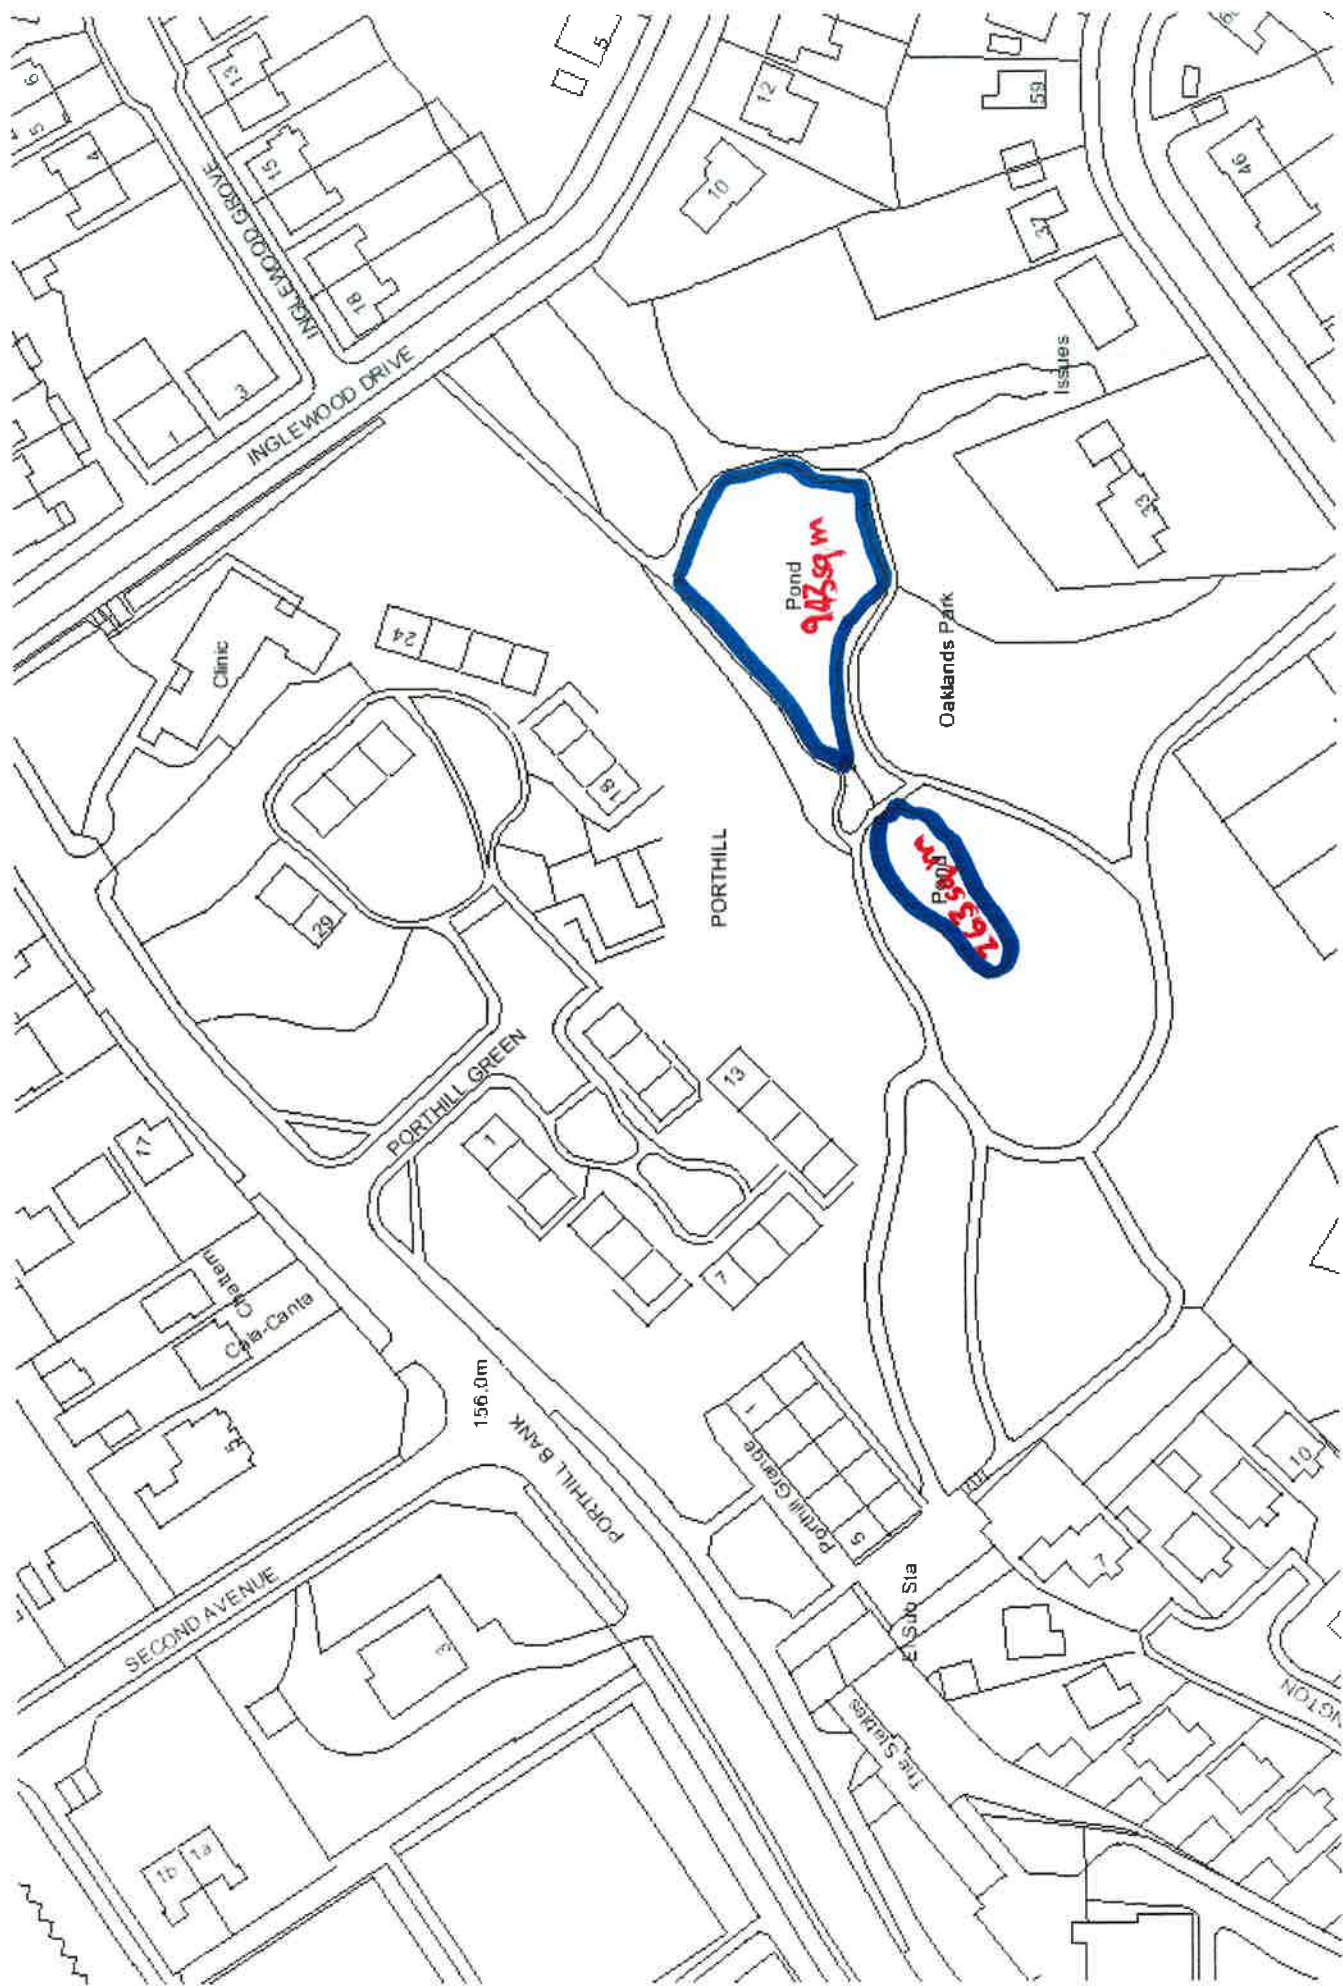

*Clayton Pool, Halmwood*

*Oaklands Park Pond, Porthill 51m x 35m*

1:1250

Fanny Pool, Birchwood

56m x 61m

Bogs Wood Park, Kildare

1:1250

Madeley Pool, Madeley

80m x 198m

1:1250