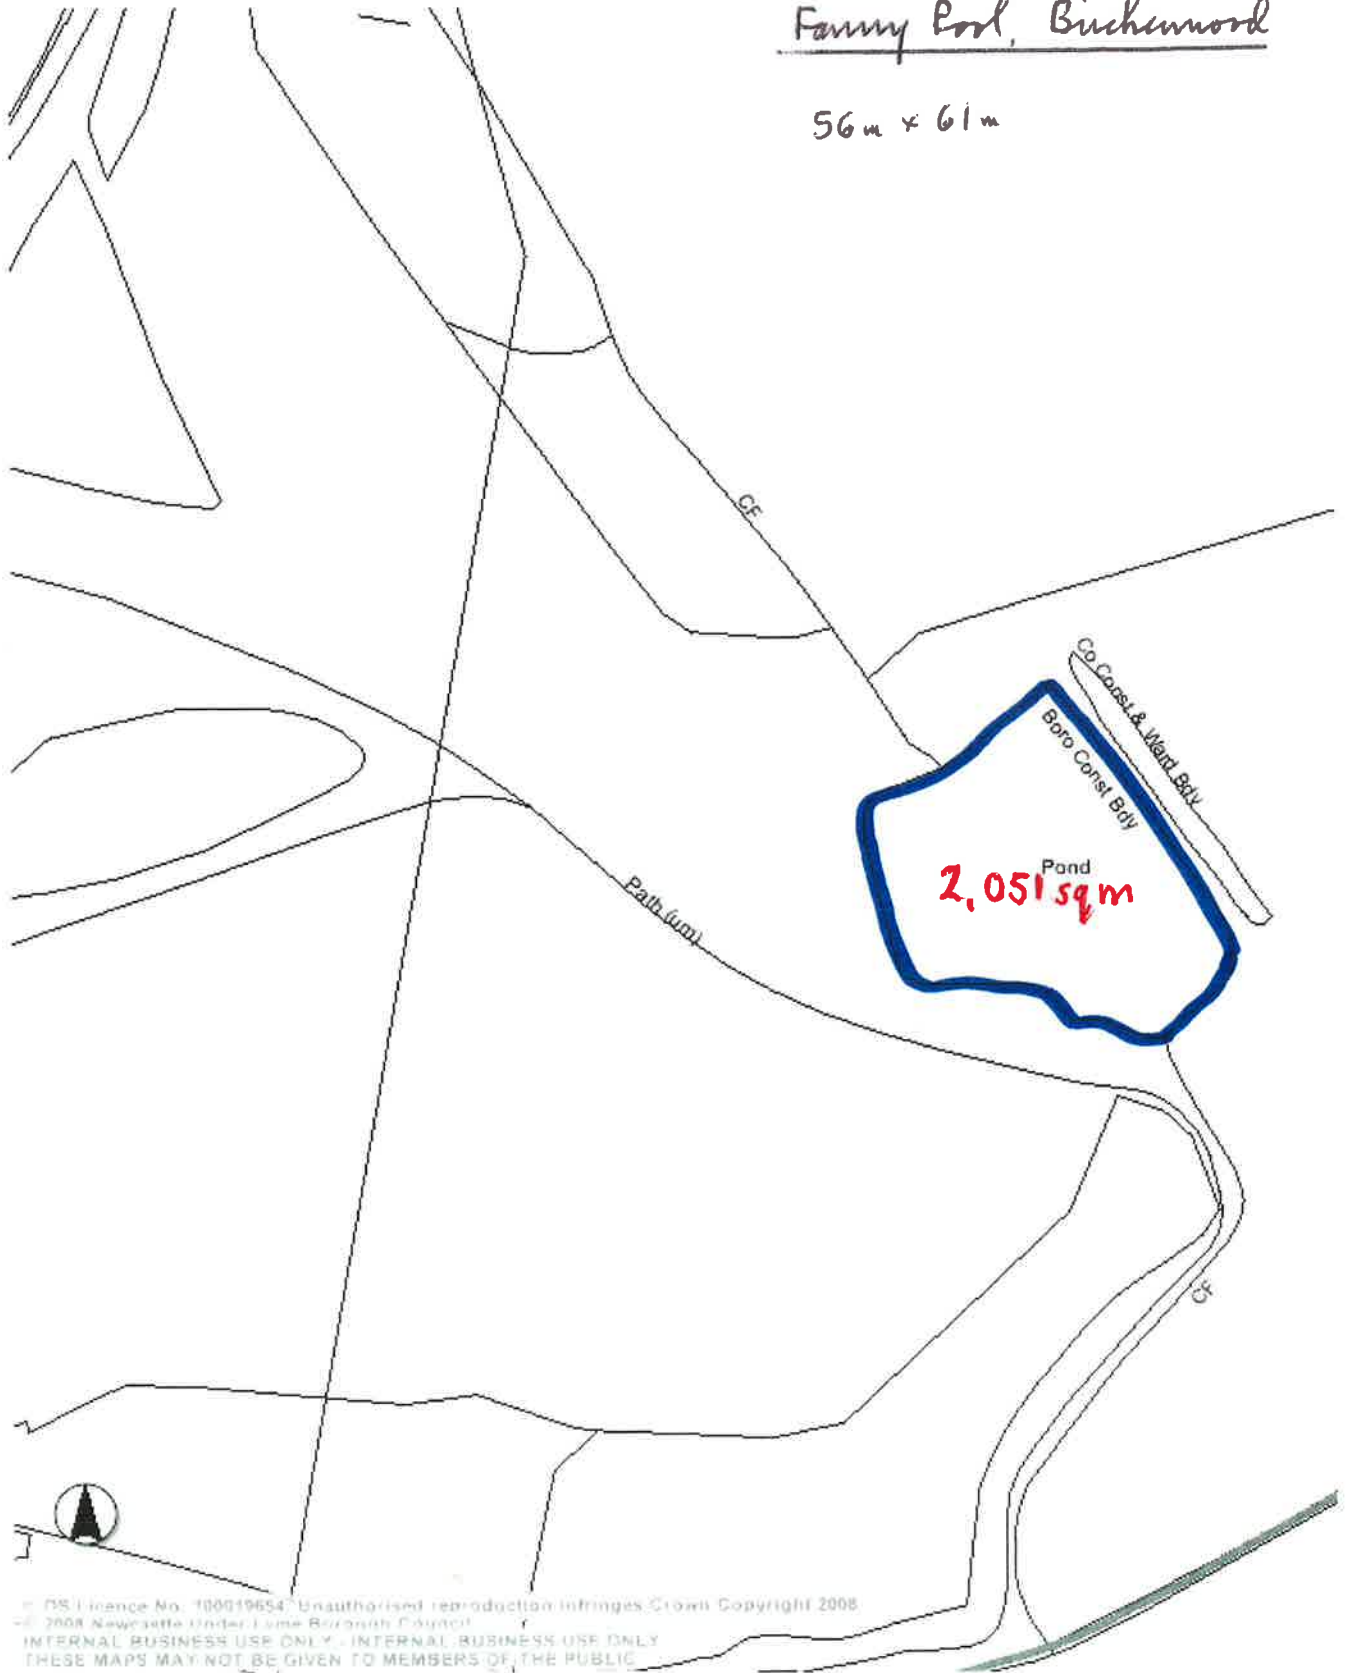

*Clayton Pool, Halmwood*

*Oaklands Park Pond, Porthill 51m x 35m*

1:1250

Fanny Pool, Birchwood

56m x 61m

Bogs Wood Park, Kildare

1:1250

Madeley Pool, Madeley

80m x 198m

1:1250